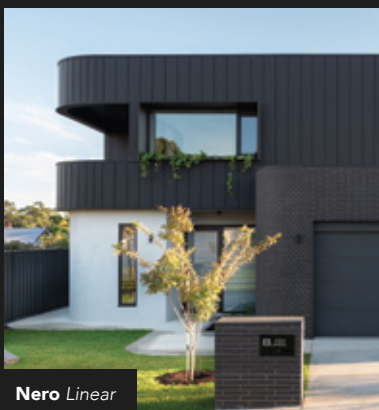

Ceniza Standard

Nero Linear