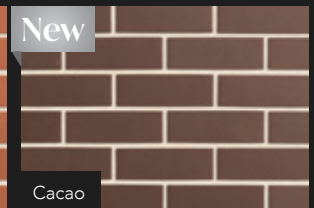

# Design Versatility

At the forefront of contemporary design, the clean lines, divine colours and ultra-smooth textures of our Morada brick range set a new benchmark for building luxury.

Building on our existing and flexible Morada colour palette, these colour-through bricks are now available in five unique new shades; Ares, Rojo, Cacao, Nero Satin and Nero Gloss.

## Dark Indulgence

Reminiscent of our Luxury Noir style, this palette represents the ultimate in sleek, decadent luxury.

Nero

New

Nero Satin

New

Nero Gloss

## The Beauty of Earth

Rustic, rich and warm, the tones in this palette are inspired by our Warm Earth style, fitting in perfectly with Australia's stunning, rugged landscape.

New

Ares

New

Rojo

New

Cacao