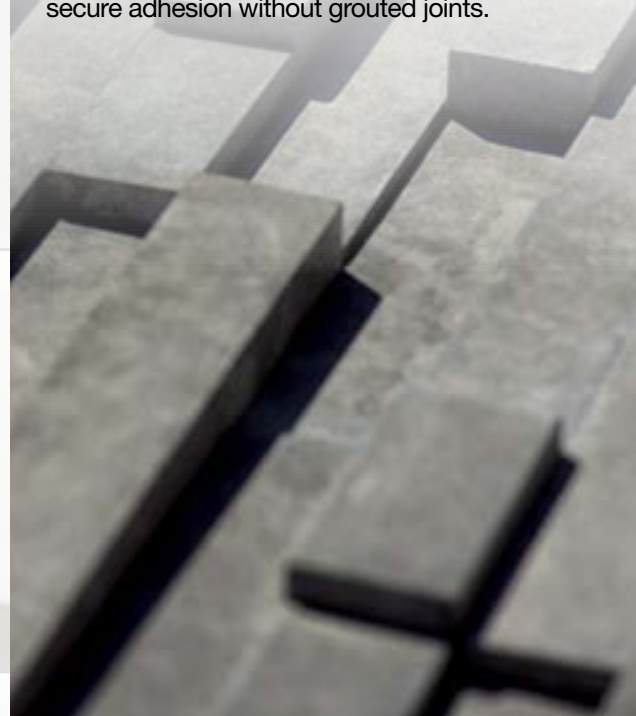

PRO-FIT® MODERA™ LEDGESTONE

With an emphasis on strong, contemporary designs that elevate trends and create demand, our Modera™ Pro-Fit® collection offers a practical way to achieve a tailored ledgestone look with small-scale, low relief stones.

It's quick and easy to install because it isn't applied one stone at a time. Instead, the primary building blocks are groups of small stones meticulously bundled together to form modular components of equal height. Pro-Fit® products also feature the patented Cultured Stone® cladding interlocking mortar groove for secure adhesion without grouted joints.

CARBON PRO-FIT® MODERA™ LEDGESTONE

INTAGLIO PRO-FIT® MODERA™ LEDGESTONE

VELLUM PRO-FIT® MODERA™ LEDGESTONE

WHY CHOOSE CULTURED STONE®

- The leader in cladding products for interior and exterior applications
- Contains a minimum 58% of recycled content
- Superior durability and long life-cycle covered by our 50 Year Limited Warranty
- Distributed locally by PGH Bricks & Pavers™
- Stock held locally
- Manufactured in USA
- Does not require painting, coating or sealing after installation
- Corner pieces available

BENEFITS OF CULTURED STONE® OVER NATURAL STONE

- **Lightweight and affordable**
  Making it a more accessible material
- **Wide range to choose from**
  Create a truly personalised look
- **Can be used both outdoors and indoors**
  From feature walls to fireplaces, water features* to alfresco areas
- **Engineered to last**
  Maintaining beauty and strength for at least 50 years

*See Technical Information Guide for applications prone to smoke, soot, dirt or water splashing. Cultured Stone® should not be immersed in water.

For information about Cultured Stone® contact PGH Bricks & Pavers™
culturedstoneaus@pghbricks.com.au
pghbricks.com.au | 13 15 79

@pghbricks